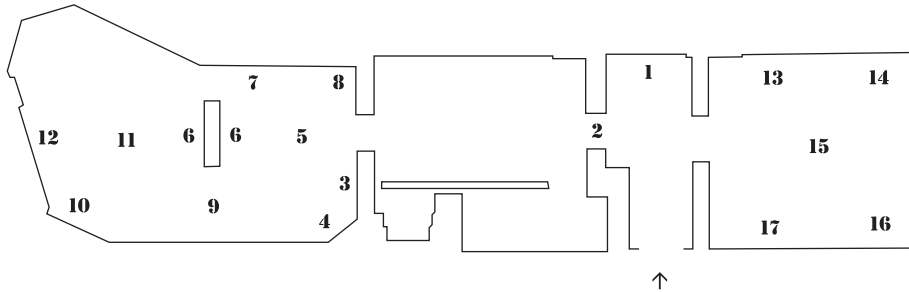

GRIMMUSEUM

EQUINOX

Version Leifsdottir

01 - 09 April 2010

MAINFLOOR