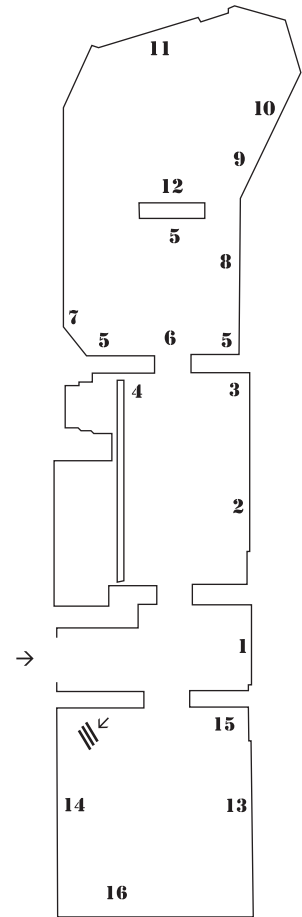

MUSEUM

1

MARCEL TÜRKOWSKY
Ryna Ostary Hadeina Fauzan
(L'Amateur Foto Series)
Print on transparent paper
90 x 90, 1987/2010

2

ETHAN HAYES-CHUTE
Fragmented Cabin Study in 1:10
Scale

(from left to right)

(Jadite Mug, Burnt Bagel,
Fallout Shelter, Screwdrivers)
Wood, plastic, metal, paper,
fabric, foam, paint, 2010

3

ÖZLEM ALTIN
Head

Left: b/w print, ink on paper
42 x 48 cm
Right: b/w print, ink on paper,
collage on paper, 52x82
2010

4

ANNICE KESSLER
Untitled
Collages, 2010.

5

SHON MAHONEY
Salted Sphere

Installation with tape loop, salt,
paper, objects, frames, 2010.